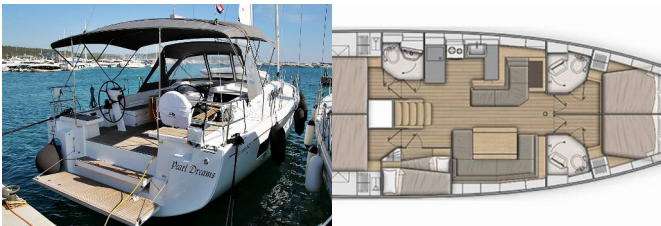

OCEANIS 51.1

Pearl Dreams (2020)

Conviva Maris D.O.O. • Paraćeva 8 • 21000 Split • Croatia

Phone: +385 91 300 2377

E-mail: info@croatia-holidays-charter.com

Web: www.croatia-holidays-charter.com

DECK: Bimini top, Cockpit table, Cockpit/stern, outside shower, Dinghy, Electric anchor windlass, Sprayhood

ENTERTAINMENT: Radio CD mp3 player, TV

GALLEY: Refrigerator

INTERIOR: Lowerable salon table

NAVIGATION: Autopilot, Bow thruster, GPS chart plotter - cockpit, Wind instrument/Anemometer

SAFETY: VHF radio

Yacht Base Sukosan, D-Marin Dalmacija
Marina, Croatia

Yacht ID 1509

Yacht Brands Beneteau

Yacht Name Pearl Dreams

Production Year 2020

Length 15.94 M

Cabins 5 + 1

Berths 10 + 2

WC 3