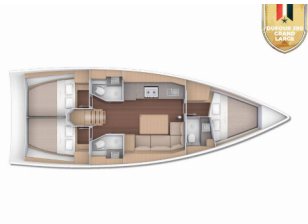

Conviva Maris D.O.O. • Paraćeva 8 • 21000 Split • Croatia

Phone: +385 91 300 2377

E-mail: info@croatia-holidays-charter.com

Web: www.croatia-holidays-charter.com