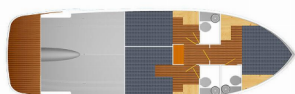

DECK: Anchor Delta, Bathing platform, Bilge pump - Mechanic, Bimini top, Boat hook, Cockpit table, Cockpit/stern, outside shower, Dinghy, Electric anchor windlass, Fenders, Flybridge, Gangway, Mooring ropes, Spare anchor (Reserve, Auxiliary anchor), Swimming ladder, Water hose