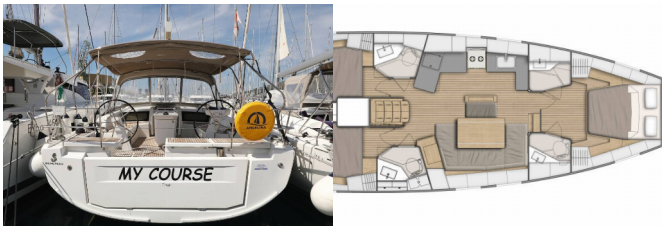

OCEANIS 46.1

My Course (2020)

Conviva Maris D.O.O. • Paraćeva 8 • 21000 Split • Croatia

Phone: +385 91 300 2377

E-mail: info@croatia-holidays-charter.com

Web: www.croatia-holidays-charter.com

Yacht Base	Trogir, Marina Trogir (ex.SCT), Croatia
Yacht ID	1430
Yacht Brands	Beneteau
Yacht Name	My Course
Production Year	2020
Length	14.60 M
Cabins	3
Berths	6 + 2
Max Persons	8
WC	3

COMFORT: Bed linen, Cockpit cushions, Mosquito nets, Pillows

DECK: Anchor Delta, Anchor Jambo, Bathing platform, Bilge pump - Mechanic, Bimini top, Boat hook, Cockpit grill, Cockpit table, Cockpit/stern, outside shower, Dinghy, Electric anchor windlass, Fenders, Gangway, Main anchor, Mooring ropes, Sprayhood, Teak cockpit, Teak seats in cockpit, Water hose, Winch handles

ENTERTAINMENT: Fusion radio, Outdoor speakers, Wi-Fi Internet

GALLEY: Gas bottles, Gas cookers, Hot water, Ice box, Kitchen utensils (Galley equipment, cutlery), Moka pot, Oven, Refrigerator, Sink

INTERIOR: Barometer, Clock, Duvet cover, Electric fans in cabins, Electric toilet

NAVIGATION: Autopilot, Binoculars, Bow thruster, Compass, Divider, nautic chart, GPS chart plotter - cockpit, Hand bearing compass, Navigation (Nautical) charts and nautical guide, Navigation set, Radar reflector, Tridata, Wind instrument/Anemometer

SAFETY: Black Water Tank, Distress flare box, Emergency tiller, Fire extinguisher, First aid kit, Flashlight, Fog horn, Life belts (Safety harness), Life buoy + Flashing light, Life jackets, Liferaft, Repair kit, Set of tools, VHF radio

SAILS: Winch

YACHT ELECTRICS: 220V socket, Air Conditioning, Battery charger, Bilge pump - Electric, Heating, Pump, Service batteries, Shore connection 220 V, Shore power cable, Solar panels