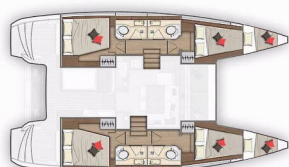

Conviva Maris D.O.O. • Paraćeva 8 • 21000 Split • Croatia

Phone: +385 91 300 2377

E-mail: info@croatia-holidays-charter.com

Web: www.croatia-holidays-charter.com