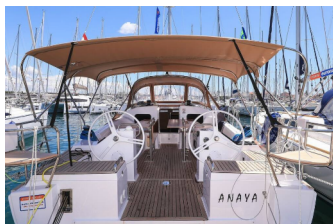

ELAN IMPRESSION 45.1

Anaya (2020)

Conviva Maris D.O.O. • Paraćeva 8 • 21000 Split • Croatia

Phone: +385 91 300 2377

E-mail: info@croatia-holidays-charter.com

Web: www.croatia-holidays-charter.com

Yacht Base	Marina Kornati, Biograd, Croatia
Yacht ID	1389
Yacht Brands	Elan Marine
Yacht Name	Anaya
Production Year	2020
Length	13.51 M
Cabins	4
Berths	8 + 2
Max Persons	10
WC	2

COMFORT: Cockpit cushions

DECK: Anchor with chain, Bathing platform, Bimini top, Bosun's chair (Safe seat) (boatswain's chair), Cockpit fridge, Cockpit grill, Cockpit table, Cockpit/stern, outside shower, Dinghy, Electric anchor windlass, Fenders, Mooring ropes, Sea/Storm drogue anchor, Spare anchor (Reserve, Auxiliary anchor), Sprayhood, Teak cockpit

ENTERTAINMENT: CD MP3 player, Outdoor speakers, Radio with USB

GALLEY: Gas bottles, Hot water, Kitchen utensils (Galley equipment, cutlery), Refrigerator, Stove

INTERIOR: Convertible table in salon

NAVIGATION: AIS, Autopilot, Bow thruster, Compass, Depthsounder, Divider, nautic chart, GPS chart plotter - cockpit, Hand bearing compass, Harbour guides, Log, Speed, Depth- echo sounder, Nautical charts, Radar reflector, Wind instrument/Anemometer, Windex