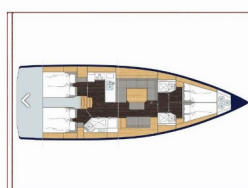

BAVARIA C45 STYLE

Katharina (2019)

Conviva Maris D.O.O. • Paraćeva 8 • 21000 Split • Croatia

Phone: +385 91 300 2377

E-mail: info@croatia-holidays-charter.com

Web: www.croatia-holidays-charter.com

Yacht Base	Marina Kornati, Biograd, Croatia
Yacht ID	1374
Yacht Brands	Bavaria
Yacht Name	Katharina
Production Year	2019
Length	13.98 M
Cabins	4
Berths	8 + 1
Max Persons	9
WC	3

COMFORT: Blankets, Cockpit cushions, Pillows

DECK: Anchor Delta, Bathing platform, Bimini top, Bosun's chair (Safe seat) (boatswain's chair), Cockpit table, Cockpit/stern, outside shower, Dinghy, Electric anchor windlass, Fenders, Main Deck Compass, Mooring ropes, Spare anchor (Reserve, Auxiliary anchor), Sprayhood, Teak cockpit, Teak seats in cockpit