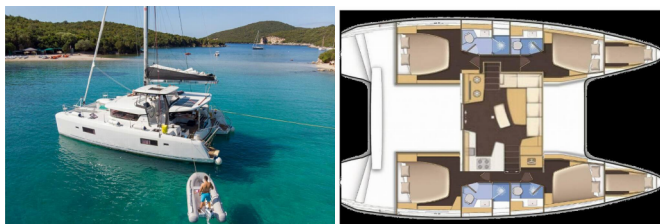

LAGOON 42

Dream Of Life (2019)

Conviva Maris D.O.O. • Paraćeva 8 • 21000 Split • Croatia

Phone: +385 91 300 2377

E-mail: info@croatia-holidays-charter.com

Web: www.croatia-holidays-charter.com

Yacht Base	Corfu, Gouvia Marina, Greece
Yacht ID	1252
Yacht Brands	Lagoon
Yacht Name	Dream Of Life
Production Year	2019
Length	12.80 M
Cabins	4 + 2
Berths	8 + 2
Max Persons	12
WC	4 + 1

COMFORT: Cockpit cushions

DECK: Anchor with chain, Bilge pump - Mechanic, Bimini top, Black ball, Boat hook, Bosun's chair (Safe seat) (boatswain's chair), Cockpit table, Deck brush, Dinghy, Dinghy (byboat) pump, Electric anchor windlass, Fenders, Fuel funnel, Jerry cans for diesel, Mooring ropes, Outboard engine, Plastic bucket, Repair box for dinghy, Spare anchor (Reserve, Auxiliary anchor), Sprayhood, Teak cockpit, Winch handles