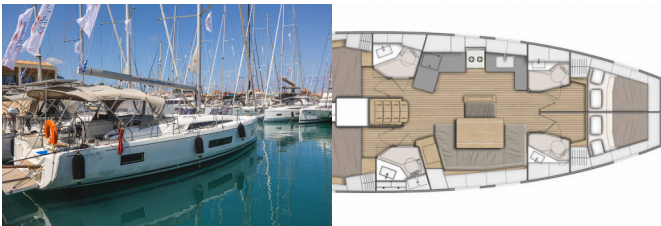

<b>Yacht Base</b>	Lefkas, D-Marin, Greece
<b>Yacht ID</b>	1224
<b>Yacht Brands</b>	Beneteau
<b>Yacht Name</b>	Ellaida
<b>Production Year</b>	2019
<b>Length</b>	14.60 M
<b>Cabins</b>	4
<b>Berths</b>	8 + 2
<b>Max Persons</b>	10
<b>WC</b>	4

**COMFORT:** Bed linen, Towels

**DECK:** Bathing platform, Bimini top, Cockpit table, Dinghy, Electric anchor windlass, Fenders, Mooring ropes, Outboard engine, Sprayhood, Swimming ladder, Winch handles