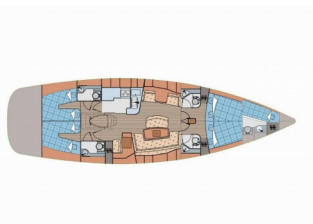

ELAN 514 IMPRESSION

Maja 07 (2007)

Conviva Maris D.O.O. • Paraćeva 8 • 21000 Split • Croatia

Phone: +385 91 300 2377

E-mail: info@croatia-holidays-charter.com

Web: www.croatia-holidays-charter.com

Yacht Base	Marina Pirovac, Croatia
Yacht ID	122
Yacht Brands	Elan Marine
Yacht Name	Maja 07
Production Year	2007
Length	16.10 M
Cabins	4 + 1
Berths	8 + 2 + 1
Max Persons	11
WC	4 + 1

DECK: Bimini top, Bosun's chair (Safe seat) (boatswain's chair), Cockpit table, Cockpit/stern, outside shower, Dinghy, Electric anchor windlass, Fenders, Main Deck Compass, Spare anchor (Reserve, Auxiliary anchor), Sprayhood, Teak cockpit