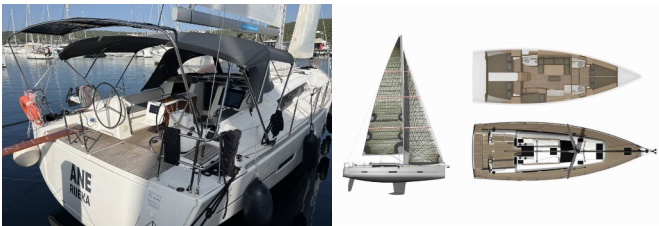

DUFOUR 460 GL

Ane (2019)

Conviva Maris D.O.O. • Paraćeva 8 • 21000 Split • Croatia

Phone: +385 91 300 2377

E-mail: info@croatia-holidays-charter.com

Web: www.croatia-holidays-charter.com

Yacht Base	Marina Punat, Krk, Croatia
Yacht ID	1214
Yacht Brands	Dufour
Yacht Name	Ane
Production Year	2019
Length	14.15 M
Cabins	5
Berths	10 + 2
Max Persons	12
WC	3

DECK: Bathing platform, Bimini top, Cockpit fridge, Cockpit grill, Cockpit/stern, outside shower, Dinghy, Electric anchor windlass, Fenders, Gangway, Mooring ropes, Round/globular fender, Sprayhood, Teak cockpit

ENTERTAINMENT: Radio CD mp3 player, Wi-Fi Internet

GALLEY: Gas bottles, Hot water, Oven, Refrigerator

INTERIOR: Oak interior

NAVIGATION: Autopilot, Binoculars, Bow thruster, Echosounder/Depthsounder, GPS chart plotter - cockpit, Harbour guides, Log/speed instrument, Nautical charts, Navigation set, Radar reflector, Wind instrument/Anemometer