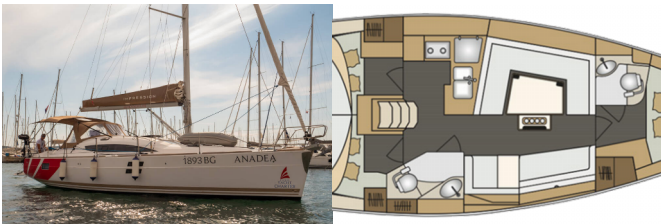

ELAN IMPRESSION 40

Anadea (2017)

Conviva Maris D.O.O. • Paraćeva 8 • 21000 Split • Croatia

Phone: +385 91 300 2377

E-mail: info@croatia-holidays-charter.com

Web: www.croatia-holidays-charter.com

DECK: Bathing platform, Bimini top, Cockpit table, Cockpit/stern, outside shower, Dinghy, Electric anchor windlass, Sprayhood, Swimming ladder

ENTERTAINMENT: LCD TV, Radio CD mp3 player + USB, Bluetooth, Radio/iPod/iPhone dock station + USB

GALLEY: Hot water, Refrigerator

INTERIOR: Foldable table

NAVIGATION: Autopilot, Bow thruster, Folding propeller, GPS chart plotter, GPS chart plotter – cockpit, Nautical charts, Pilot book

Yacht Brands	Elan Marine
---------------------	-------------

Yacht Name	Anadea
-------------------	--------

Production Year	2017
------------------------	------

Length	11.90 M
---------------	---------

Cabins	3
---------------	---