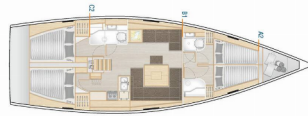

HANSE 458

Adagio (2019)

Conviva Maris D.O.O. • Paraćeva 8 • 21000 Split • Croatia

Phone: +385 91 300 2377

E-mail: info@croatia-holidays-charter.com

Web: www.croatia-holidays-charter.com

Yacht Base	Marina Kornati, Biograd, Croatia
Yacht ID	1198
Yacht Brands	Hanse Yachts
Yacht Name	Adagio
Production Year	2019
Length	14.04 M
Cabins	4
Berths	8 + 2
WC	2

COMFORT: Bed linen

DECK: Bathing platform, Bimini top, Cockpit table, Cockpit/stern, outside shower, Dinghy, Electric anchor windlass, Sprayhood, Teak cockpit

ENTERTAINMENT: Outdoor speakers, Radio, USB, Bluetooth, TV, Wi-Fi Internet