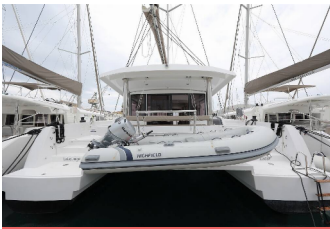

Conviva Maris D.O.O. • Paraćeva 8 • 21000 Split • Croatia

Phone: +385 91 300 2377

E-mail: info@croatia-holidays-charter.com

Web: www.croatia-holidays-charter.com