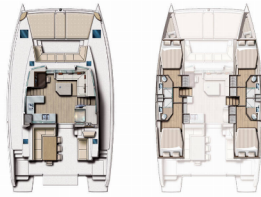

**COMFORT:** Bed linen, Cockpit cushions, Sun mattresses

**DECK:** Bathing platform, Bimini top, Cockpit table, Cockpit/stern, outside shower, Dinghy, Electric anchor windlass, Flybridge, Forward cockpit

**Yacht Brands** Catana

**Yacht Name** Chimaera

**Production Year** 2019

**Length** 13.60 M

**Cabins** 4 + 2

**Berths** 8 + 2 + 2

**Max Persons** 12

**WC** 4