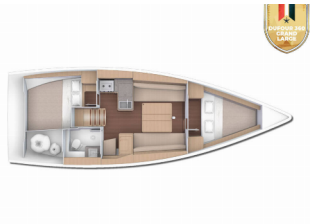

Conviva Maris D.O.O. • Paraćeva 8 • 21000 Split • Croatia

Phone: +385 91 300 2377

E-mail: info@croatia-holidays-charter.com

Web: www.croatia-holidays-charter.com