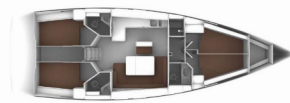

BAVARIA CRUISER 46

Amaryllis (2019)

Conviva Maris D.O.O. • Paraćeva 8 • 21000 Split • Croatia

Phone: +385 91 300 2377

E-mail: info@croatia-holidays-charter.com

Web: www.croatia-holidays-charter.com

Yacht Base	Athens, Alimos Marina, Greece
Yacht ID	1133
Yacht Brands	Bavaria
Yacht Name	Amaryllis
Production Year	2019
Length	14.27 M
Cabins	4
Berths	8 + 2
Max Persons	10
WC	3