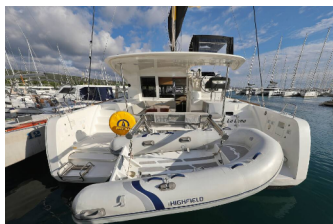

LAGOON 40

La Luna (2019)

Conviva Maris D.O.O. • Paraćeva 8 • 21000 Split • Croatia

Phone: +385 91 300 2377

E-mail: info@croatia-holidays-charter.com

Web: www.croatia-holidays-charter.com

Yacht Base	Sukosan, D-Marin Dalmacija Marina, Croatia
Yacht ID	1012
Yacht Brands	Lagoon
Yacht Name	La Luna
Production Year	2019
Length	11.74 M
Cabins	4 + 2
Berths	8 + 2 + 2
Max Persons	12
WC	4

COMFORT: Bed linen, Cockpit cushions, Pillows

DECK: Bilge pump – Mechanic, Bimini top, Boat hook, Cockpit table, Cockpit/stern, outside shower, Dinghy, Electric anchor windlass, Fenders, Foldable steering wheel (rudder), Gangway, Ice box in cockpit, Main anchor, Mooring ropes, Spare anchor (Reserve, Auxiliary anchor), Sun deck, Swimming ladder, Water hose, Winch handles