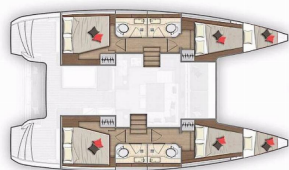

Conviva Maris D.O.O. • Paraćeva 8 • 21000 Split • Croatia

Phone: +385 91 300 2377

E-mail: info@croatia-holidays-charter.com

Web: www.croatia-holidays-charter.com